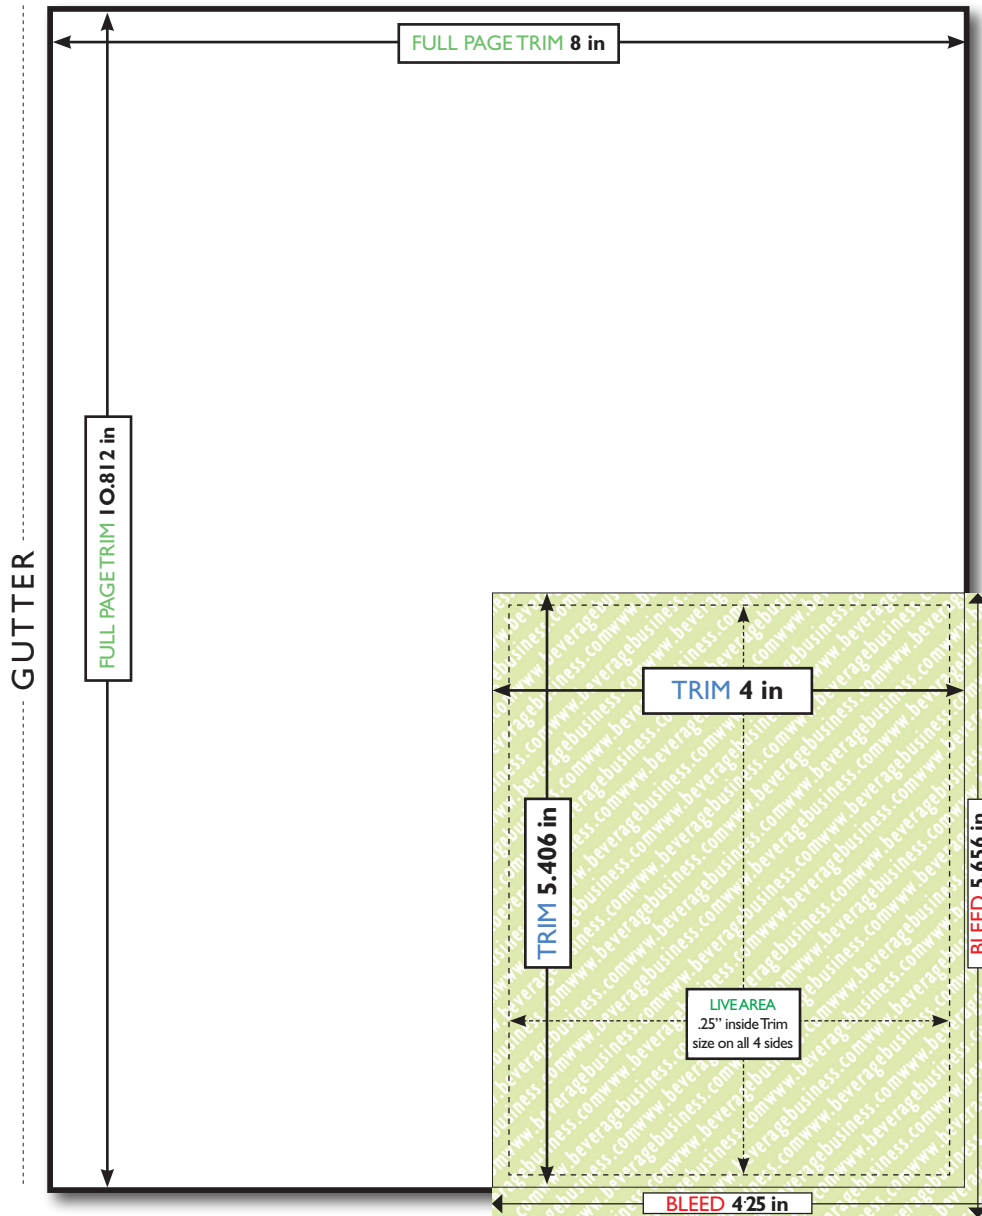

## 1/4 PAGE AD SIZES

### MEASUREMENTS for 1/4 PAGE AD

HEIGHT – (Trim) 5.406 inch

WIDTH – (Trim) 4 inch

NO BLEED required on AD sides adjacent to Editorial.

Please supply **“HIGH QUALITY PRINT”** PDF (Include all marks, embed pictures and fonts).